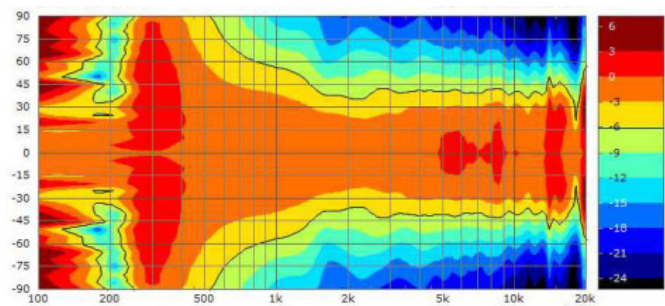

255 / 258

50° x 50° and 80° x 50°

throat diameter... 1.4"

Directivity...constant

Material... PU

w x h x d...23 x 23 x 16,2 cm

weight...0,75 kg

255 with B&C DE920 1W 1m

258 with DE920
red: 0.1 oct. smoothed

255 red 258 green
Difference

258 horizontal and vertical

255 horizontal and vertical

Auditiv T410H im Gate Club Düsseldorf

 [Druckversion](#) | [Sitemap](#)

[Login](#)