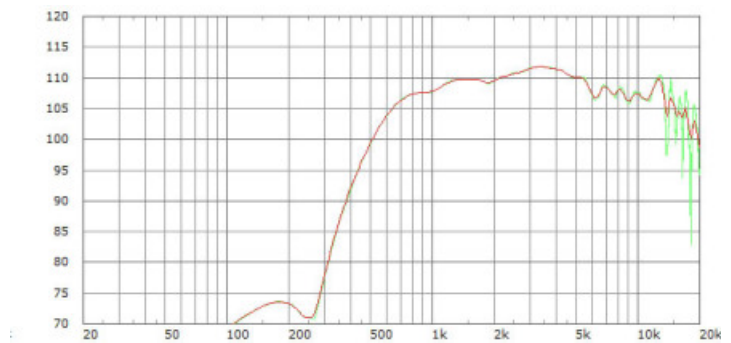

255 / 258

50° x 50° and 80° x 50°

throat diameter... 1.4"

Directivity...constant

Material... PU

w x h x d...23 x 23 x 16,2 cm

weight...0,75 kg

255 with B&C DE920 1W 1m

258 with DE920
red: 0.1 oct. smoothed

255 red 258 green
Difference

258 horizontal and vertical

255 horizontal and vertical

Auditiv T410H im Gate Club Düsseldorf

 [Druckversion](#) | [Sitemap](#)

[Login](#)