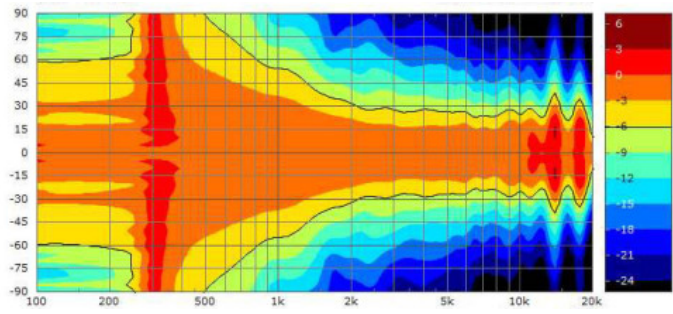

255 / 258

50° x 50° and 80° x 50°

throat diameter... 1.4"

Directivity...constant

Material... PU

w x h x d...23 x 23 x 16,2 cm

weight...0,75 kg

255 with B&C DE920 1W 1m

258 with DE920
red: 0.1 oct. smoothed

255 red 258 green
Difference

258 horizontal and vertical

255 horizontal and vertical

Auditiv T410H im Gate Club Düsseldorf

 [Druckversion](#) | [Sitemap](#)

[Login](#)