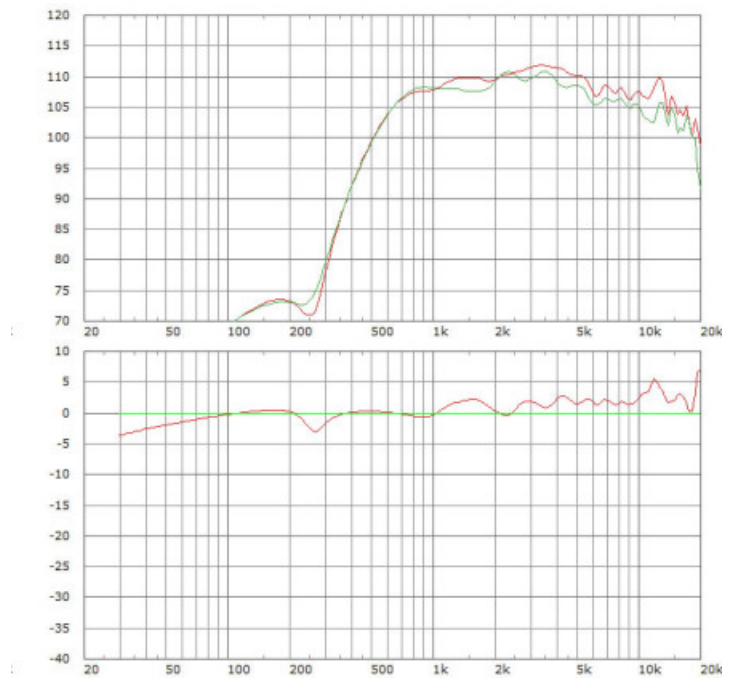

255 / 258

50° x 50° and 80° x 50°

throat diameter... 1.4"

Directivity...constant

Material... PU

w x h x d...23 x 23 x 16,2 cm

weight...0,75 kg

255 with B&C DE920 1W 1m

258 with DE920
red: 0.1 oct. smoothed

255 red 258 green
Difference

258 horizontal and vertical

255 horizontal and vertical

Auditiv T410H im Gate Club Düsseldorf

 [Druckversion](#) | [Sitemap](#)

[Login](#)