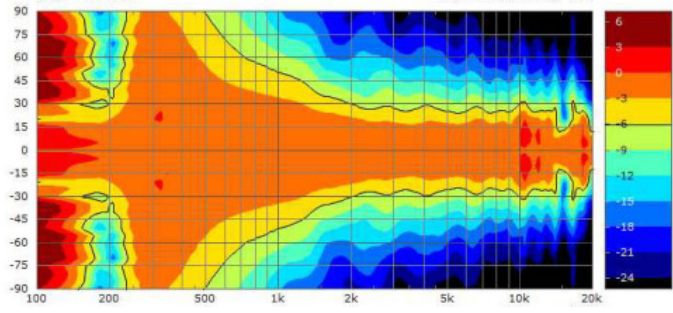

255 / 258

50° x 50° and 80° x 50°

throat diameter... 1.4"

Directivity...constant

Material... PU

w x h x d...23 x 23 x 16,2 cm

weight...0,75 kg

255 with B&C DE920 1W 1m

258 with DE920
red: 0.1 oct. smoothed

255 red 258 green
Difference

258 horizontal and vertical

255 horizontal and vertical

Auditiv T410H im Gate Club Düsseldorf

 [Druckversion](#) | [Sitemap](#)

[Login](#)