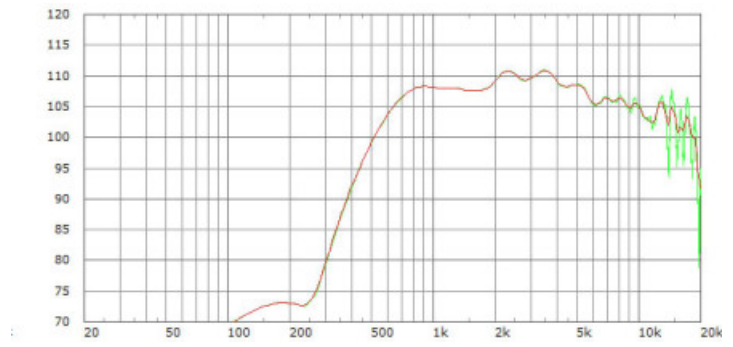

255 / 258

50° x 50° and 80° x 50°

throat diameter... 1.4"

Directivity...constant

Material... PU

w x h x d...23 x 23 x 16,2 cm

weight...0,75 kg

255 with B&C DE920 1W 1m

258 with DE920
red: 0.1 oct. smoothed

255 red 258 green
Difference

258 horizontal and vertical

255 horizontal and vertical

Auditiv T410H im Gate Club Düsseldorf

 [Druckversion](#) | [Sitemap](#)

[Login](#)