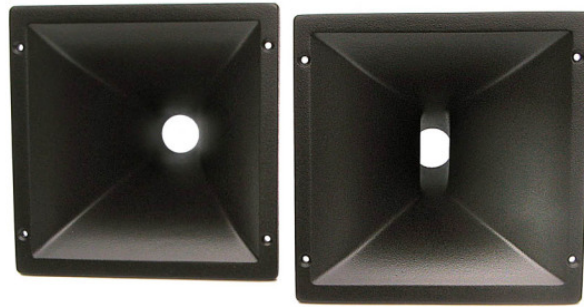

255 / 258

50° x 50° and 80° x 50°

throat diameter... 1.4"

Directivity...constant

Material... PU

w x h x d...23 x 23 x 16,2 cm

weight...0,75 kg

255 with B&C DE920 1W 1m

258 with DE920
red: 0.1 oct. smoothed

255 red 258 green
Difference

258 horizontal and vertical

255 horizontal and vertical

Auditiv T410H im Gate Club Düsseldorf

 [Druckversion](#) | [Sitemap](#)

[Login](#)