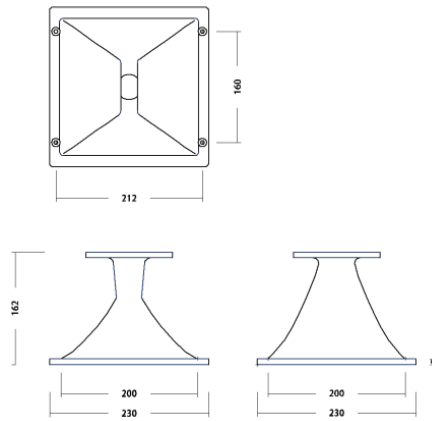

255 / 258

50° x 50° and 80° x 50°

throat diameter... 1.4"

Directivity...constant

Material... PU

w x h x d...23 x 23 x 16,2 cm

weight...0,75 kg

255 with B&C DE920 1W 1m

258 with DE920
red: 0.1 oct. smoothed

255 red 258 green
Difference

258 horizontal and vertical

255 horizontal and vertical

Auditiv T410H im Gate Club Düsseldorf

 [Druckversion](#) | [Sitemap](#)

[Login](#)