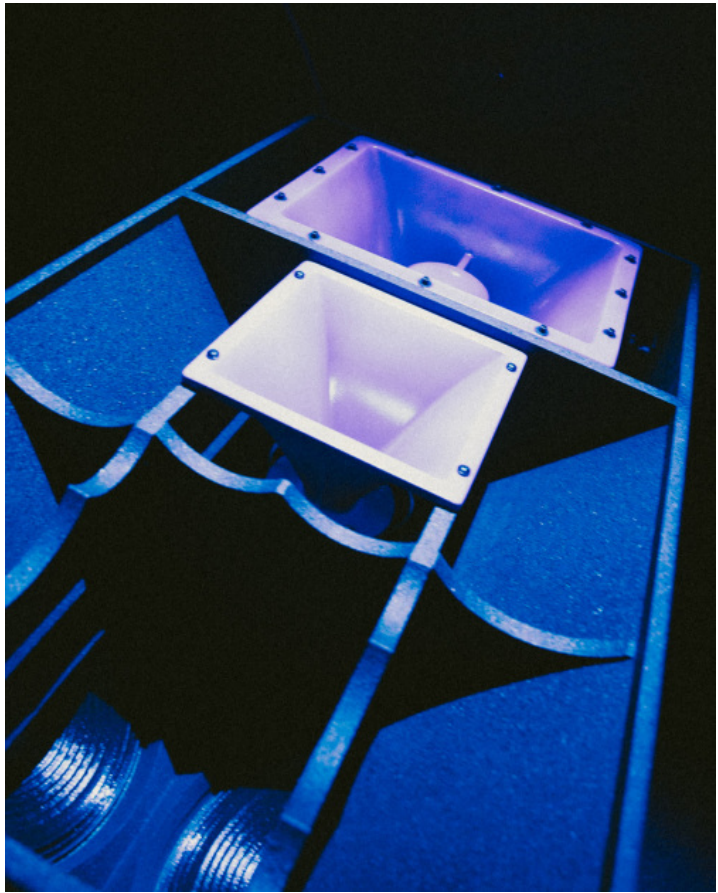

255 / 258

50° x 50° and 80° x 50°

throat diameter... 1.4"

Directivity...constant

Material... PU

w x h x d...23 x 23 x 16,2 cm

weight...0,75 kg

255 with B&C DE920 1W 1m

258 with DE920
red: 0.1 oct. smoothed

255 red 258 green
Difference

258 horizontal and vertical

255 horizontal and vertical

Auditiv T410H im Gate Club Düsseldorf

 [Druckversion](#) | [Sitemap](#)

[Login](#)