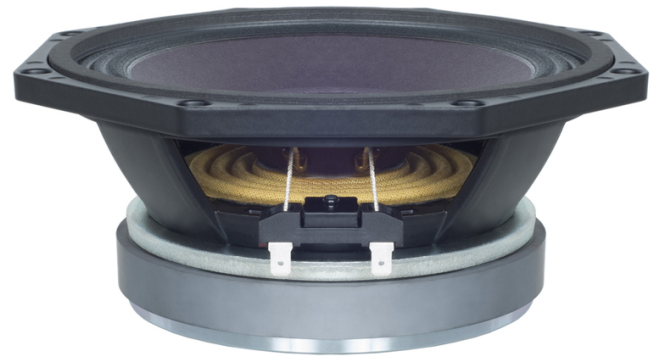

8PE21 8 Ω

Midrange

- 400 W continuous program power capacity
- 51 mm (2 in) copper voice coil
- 90 - 5000 Hz response
- 98 dB sensitivity

8PE21 8 Ω
Midrange
SPECIFICATIONS

| | |
|---|------------------------|
| Nominal Diameter | 200 mm (8 in) |
| Nominal Impedance | 8 Ω |
| Minimum Impedance | 7.2 Ω |
| Nominal Power Handling | 200 W |
| 2 hours test made with continuous pink noise signal within the range Fs-10Fs. Power calculated on rated minimum impedance. Loudspeaker in free air. | |
| Continuous Power Handling | 400 W |
| Power on Continuous Program is defined as 3 dB greater than the Nominal rating. | |
| Sensitivity | 98 dB |
| Applied RMS Voltage is set to 2.83 V for 8 ohms Nominal Impedance. | |
| Frequency Range | 90 Hz - 5000 Hz |
| Voice Coil Diameter | 51 mm (2 in) |
| Winding Material | Copper |
| Former Material | Kapton |
| Winding Depth | 9 mm (0.37 in) |
| Magnetic Gap Depth | 8 mm (0.31 in) |
| Flux Density | 1.25 T |
| Woofer Cone Treatment | None |

DESIGN

| | |
|-----------------------|----------------------|
| Surround Shape | Triple Roll |
| Cone Shape | Radial |
| Magnet Material | Ferrite |
| Spider | Single |
| Pole Design | Straight Pole |
| Woofer Cone Treatment | None |