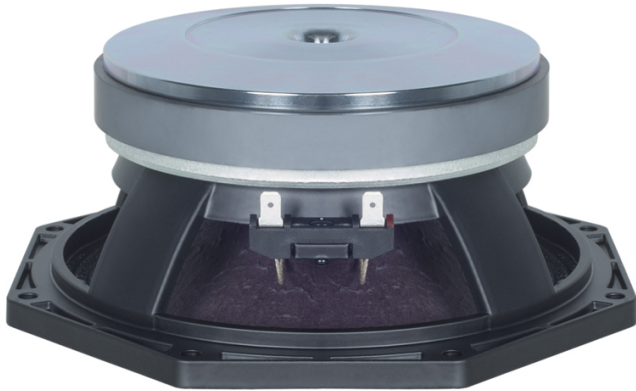

8PE21 8 Ω

Midrange

- 400 W continuous program power capacity
- 51 mm (2 in) copper voice coil
- 90 - 5000 Hz response
- 98 dB sensitivity

8PE21 8 Ω
Midrange
SPECIFICATIONS

| | |
|---|------------------------|
| Nominal Diameter | 200 mm (8 in) |
| Nominal Impedance | 8 Ω |
| Minimum Impedance | 7.2 Ω |
| Nominal Power Handling | 200 W |
| 2 hours test made with continuous pink noise signal within the range Fs-10Fs. Power calculated on rated minimum impedance. Loudspeaker in free air. | |
| Continuous Power Handling | 400 W |
| Power on Continuous Program is defined as 3 dB greater than the Nominal rating. | |
| Sensitivity | 98 dB |
| Applied RMS Voltage is set to 2.83 V for 8 ohms Nominal Impedance. | |
| Frequency Range | 90 Hz - 5000 Hz |
| Voice Coil Diameter | 51 mm (2 in) |
| Winding Material | Copper |
| Former Material | Kapton |
| Winding Depth | 9 mm (0.37 in) |
| Magnetic Gap Depth | 8 mm (0.31 in) |
| Flux Density | 1.25 T |
| Woofer Cone Treatment | None |

PARAMETERS

Thiele-Small parameters are measured after a high level 20 Hz sine wave preconditioning test.

| | |
|------|---|
| Fs | 87 Hz |
| Re | 5.6 Ω |
| Qes | 0.2 |
| Qms | 3.8 |
| Qts | 0.19 |
| Vas | 13 dm³ (0.46 ft³) |
| Sd | 220 cm² (34.1 in²) |
| η0 | 4.1 % |
| Xmax | 2.5 mm |
| Xvar | 4.5 mm |
| Mms | 18 g |
| Bl | 16.6 Tm |
| Le | 0.5 mH |
| EBP | 435 Hz |

DESIGN

| | |
|-----------------------|----------------------|
| Surround Shape | Triple Roll |
| Cone Shape | Radial |
| Magnet Material | Ferrite |
| Spider | Single |
| Pole Design | Straight Pole |
| Woofer Cone Treatment | None |