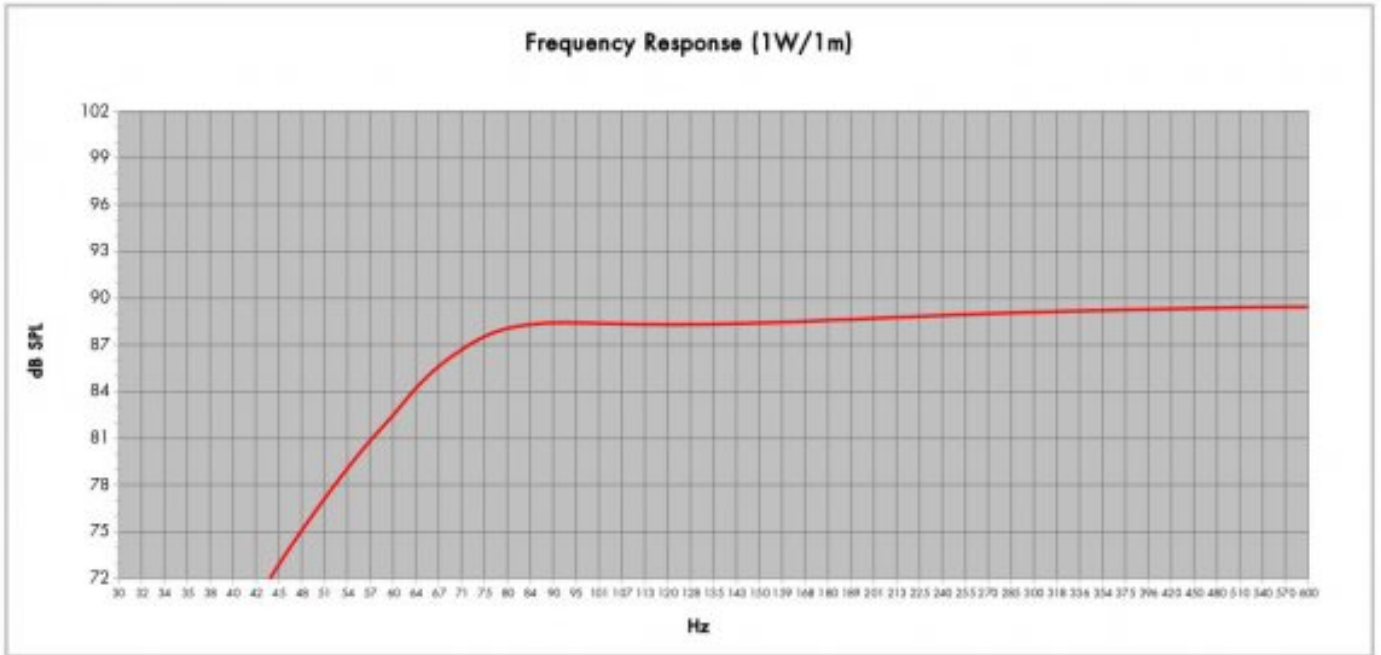

Model:	5FG44	Configuration:	One Driver
Enclosure Type:	Bass Reflex		
Internal Net Volume (Litres):	5	QB:	7
Tuning Frequency (Hz):	70	Port Area (cm²):	15,2
Frequency (-3 dB) (Hz):	70,4	Port Length (cm):	14,9