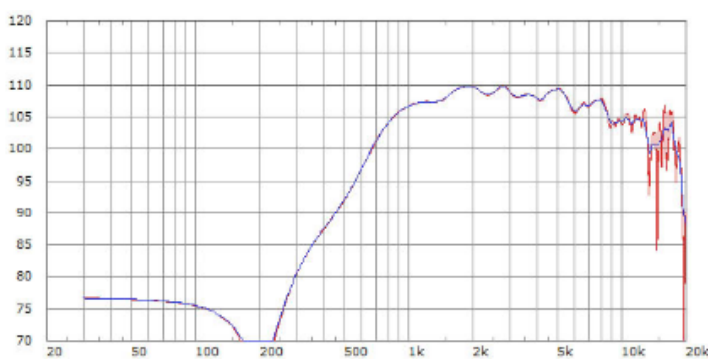

496

1,4" 90° x 60°
Material: GFK / GRP
size: 29,0 x 16,3 x 8,4 cm

B&C DE900 1W 1m
red = unsmoothed blue = 1/10 oct. smoothing

DE920

DE 980

DE620

horizontal

vertical
no smoothing