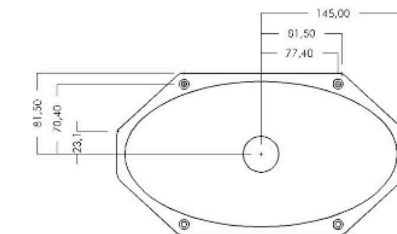

496

1,4" 90° x 60°
Material: GFK / GRP
size: 29,0 x 16,3 x 8,4 cm

B&C DE900 1W 1m
red = unsmoothed blue = 1/10 oct. smoothing

DE920

DE 980

DE620

horizontal

vertical
no smoothing