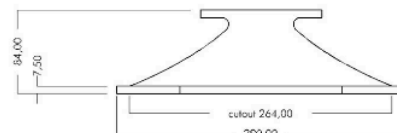

496

1,4" 90° x 60°
Material: GFK / GRP
size: 29,0 x 16,3 x 8,4 cm

B&C DE900 1W 1m
red = unsmoothed blue = 1/10 oct. smoothing

DE920

DE 980

DE620

horizontal

vertical
no smoothing