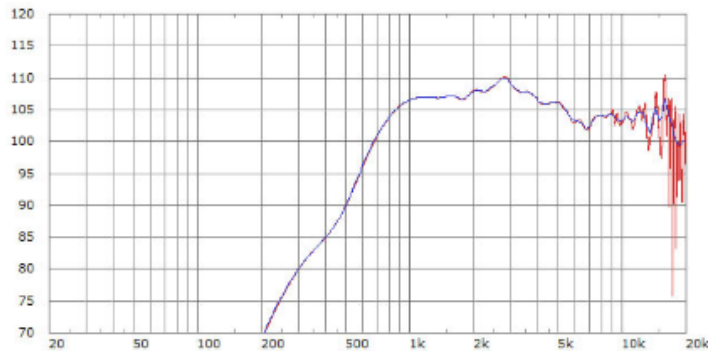

496

1,4" 90° x 60°
Material: GFK / GRP
size: 29,0 x 16,3 x 8,4 cm

B&C DE900 1W 1m
red = unsmoothed blue = 1/10 oct. smoothing

DE920

DE 980

DE620

horizontal

vertical
no smoothing