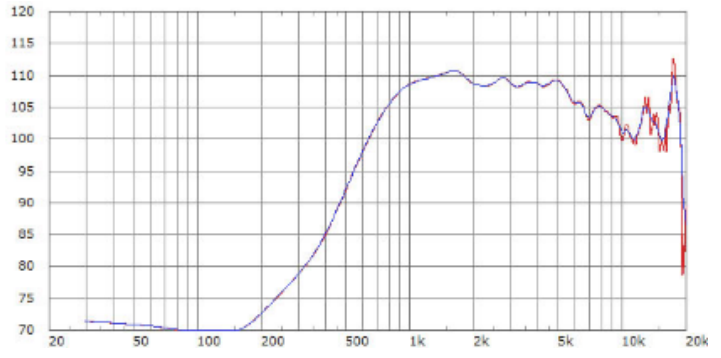

496

1,4" 90° x 60°
Material: GFK / GRP
size: 29,0 x 16,3 x 8,4 cm

B&C DE900 1W 1m
red = unsmoothed blue = 1/10 oct. smoothing

DE920

DE 980

DE620

horizontal

vertical
no smoothing