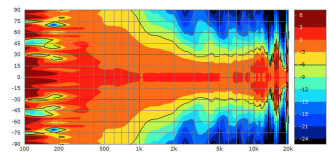

496

1,4" 90° x 60°
Material: GFK / GRP
size: 29,0 x 16,3 x 8,4 cm

B&C DE900 1W 1m
red = unsmoothed blue = 1/10 oct. smoothing

DE920

DE 980

DE620

horizontal

vertical
no smoothing