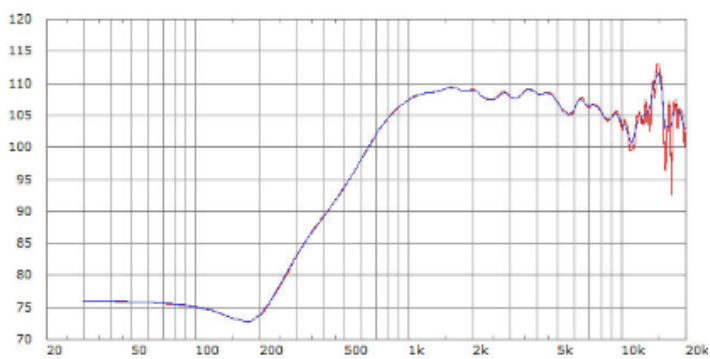

496

1,4" 90° x 60°
Material: GFK / GRP
size: 29,0 x 16,3 x 8,4 cm

B&C DE900 1W 1m
red = unsmoothed blue = 1/10 oct. smoothing

DE920

DE 980

DE620

horizontal

vertical
no smoothing