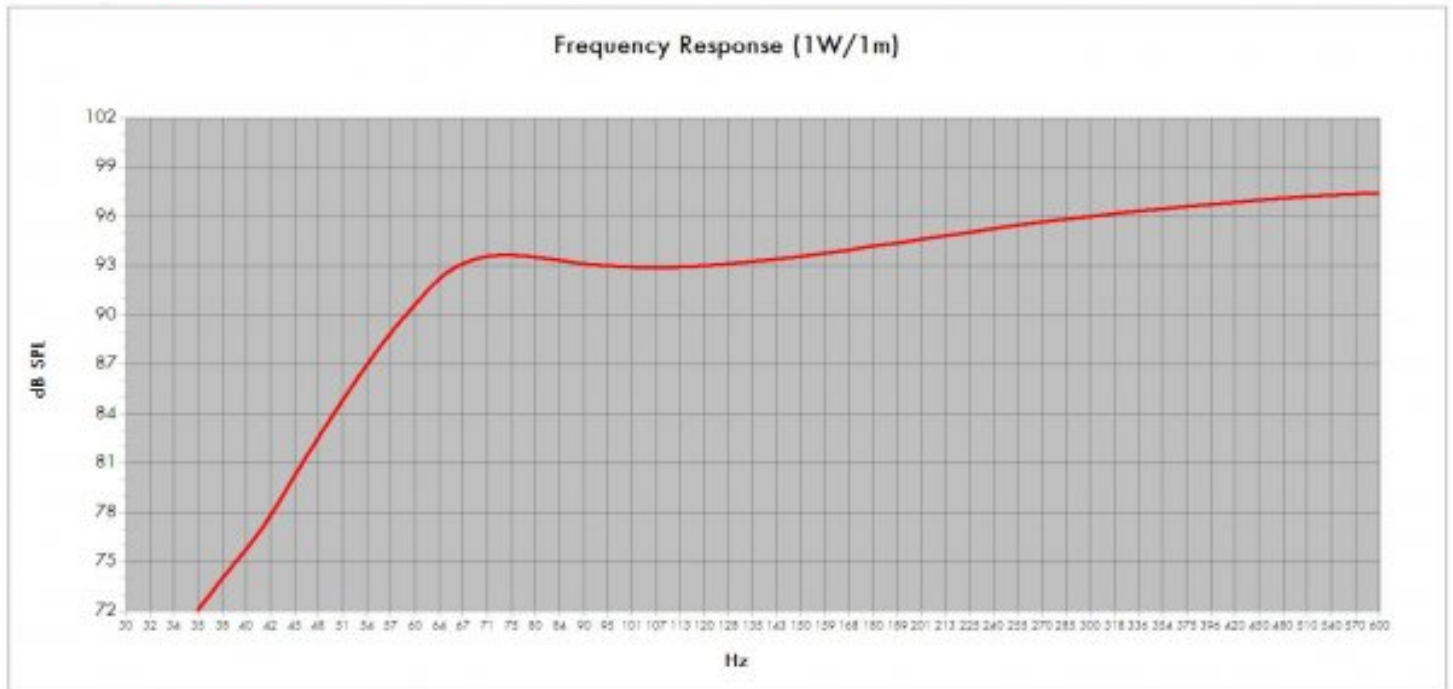

Model:	12FW76	Configuration:	One Driver
Enclosure Type:	Bass Reflex		
Internal Net Volume (Litres):	40	QB:	4
Tuning Frequency (Hz):	65	Port Area (cm²):	138,7
Frequency [-3 dB] (Hz):	230,4	Port Length (cm):	13,1