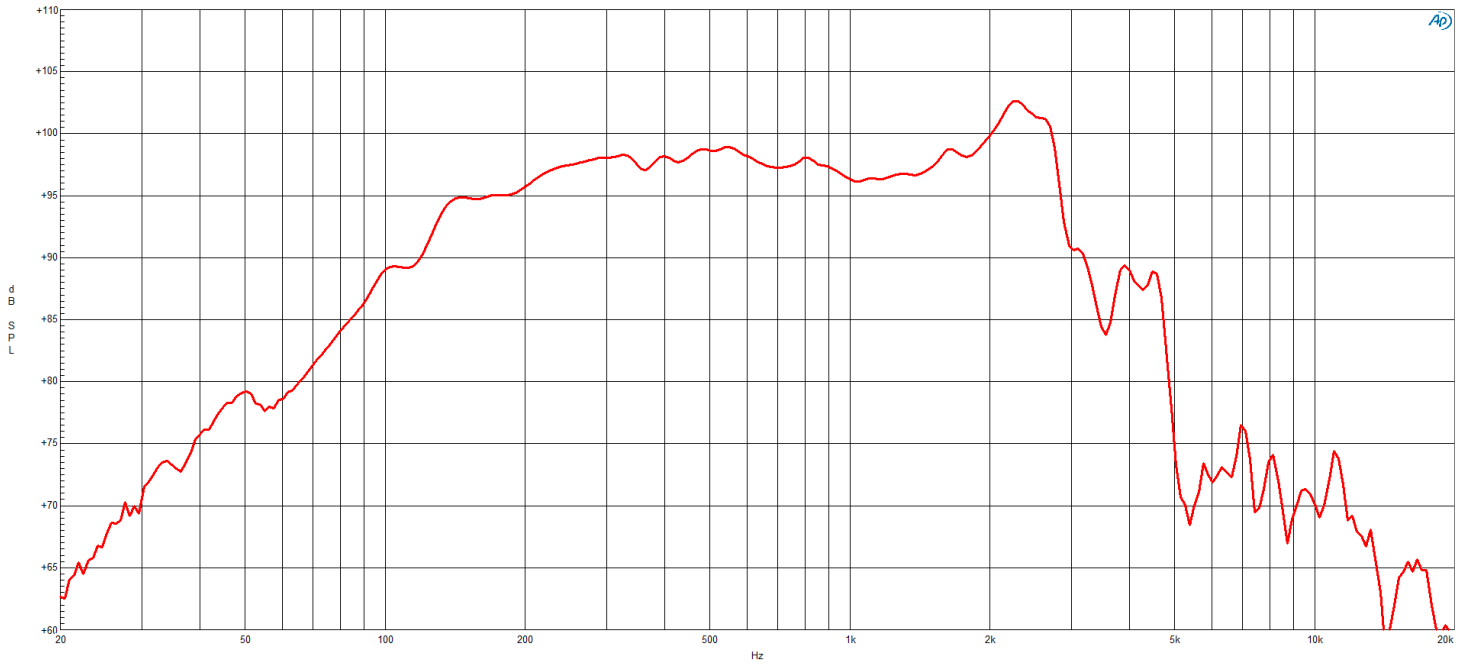

12FW76 4 Ω

Woofer