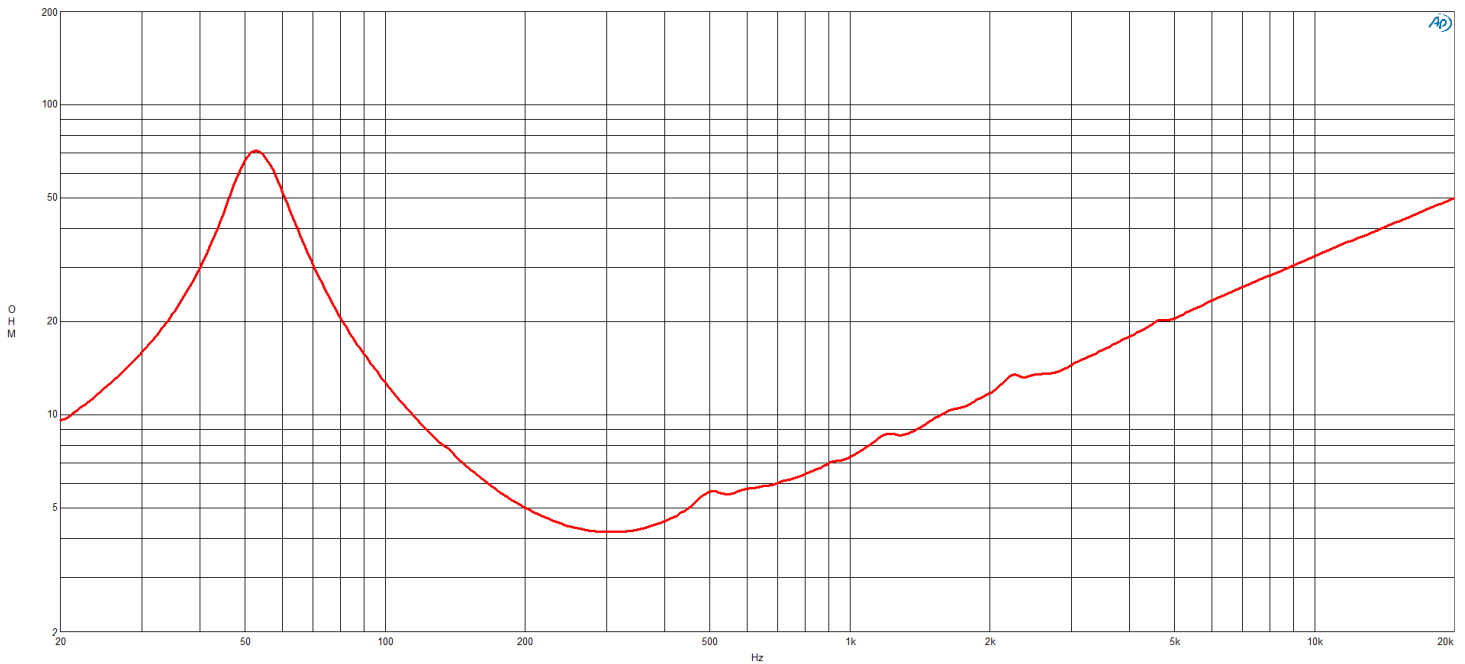

12FW76 4 Ω

Woofer