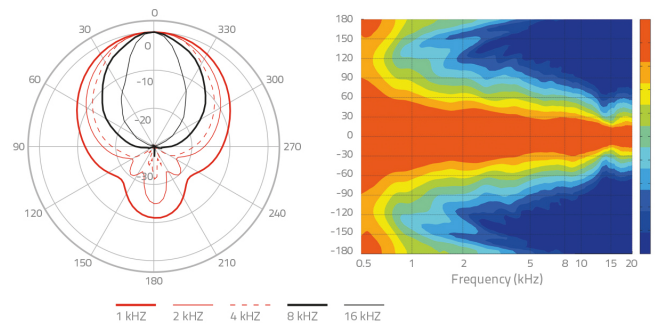

HD1403

Lavoce

- 80° x 60° NOMINAL COVERAGE
- CUT-OFF FREQUENCY 900Hz
- ALUMINIUM CONSTRUCTION TO ENSURE HIGH MECHANICAL STRENGTH AND HEAT DISSIPATION
- FEM OPTIMIZED FOR CONSTANT DIRECTIVITY

HORIZONTAL ANGLE*

VERTICAL ANGLE*

GENERAL SPECIFICATIONS

Throat Diameter	36 mm (1.4 in)
Horizontal Nominal Coverage	80°
Vertical Nominal Coverage	60°
Cutoff Frequency	900 Hz
Material	Aluminium

DIMENSIONS

SHIPPING INFORMATION