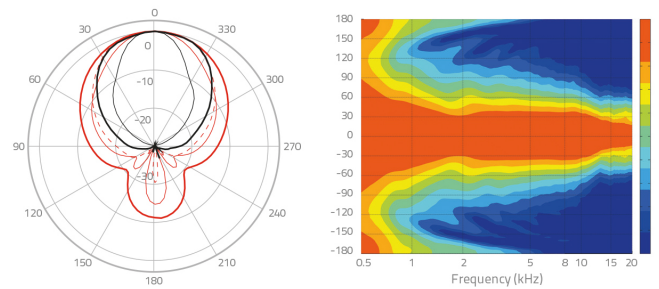

HD1403

Lavoce

- 80° x 60° NOMINAL COVERAGE
- CUT-OFF FREQUENCY 900Hz
- ALUMINIUM CONSTRUCTION TO ENSURE HIGH MECHANICAL STRENGTH AND HEAT DISSIPATION
- FEM OPTIMIZED FOR CONSTANT DIRECTIVITY

HORIZONTAL ANGLE*

VERTICAL ANGLE*

GENERAL SPECIFICATIONS

Throat Diameter	36 mm (1.4 in)
Horizontal Nominal Coverage	80°
Vertical Nominal Coverage	60°
Cutoff Frequency	900 Hz
Material	Aluminium

DIMENSIONS

SHIPPING INFORMATION