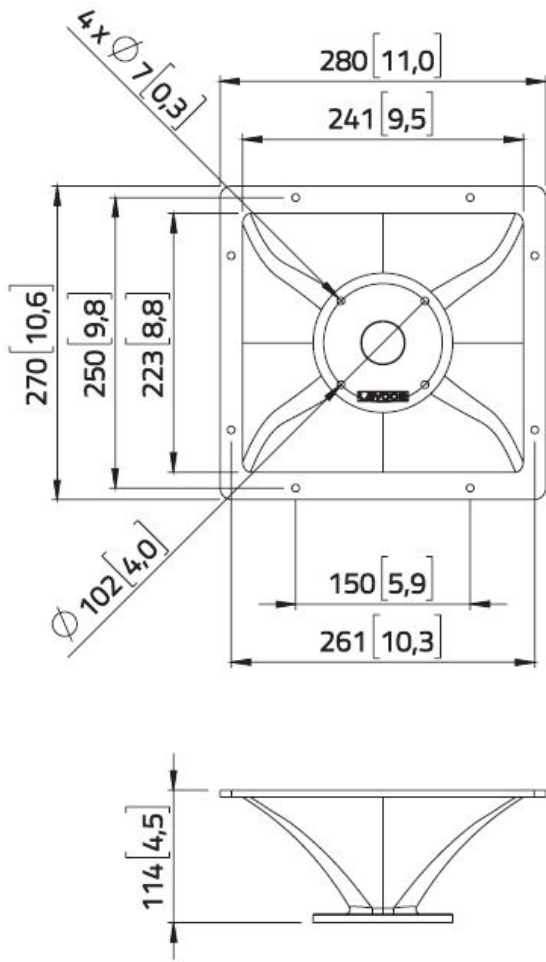

HD1403

Lavoce

- 80° x 60° NOMINAL COVERAGE
- CUT-OFF FREQUENCY 900Hz
- ALUMINIUM CONSTRUCTION TO ENSURE HIGH MECHANICAL STRENGTH AND HEAT DISSIPATION
- FEM OPTIMIZED FOR CONSTANT DIRECTIVITY

HORIZONTAL ANGLE*

VERTICAL ANGLE*

GENERAL SPECIFICATIONS

Throat Diameter	36 mm (1.4 in)
Horizontal Nominal Coverage	80°
Vertical Nominal Coverage	60°
Cutoff Frequency	900 Hz
Material	Aluminium

DIMENSIONS

SHIPPING INFORMATION

Multipack Quantity	1
Multipack size W x D x H	290 mm x 280 mm x 131 mm (in x in x in)
Multipack Weight	1.81 kg

All the specifications subject to change without notice.